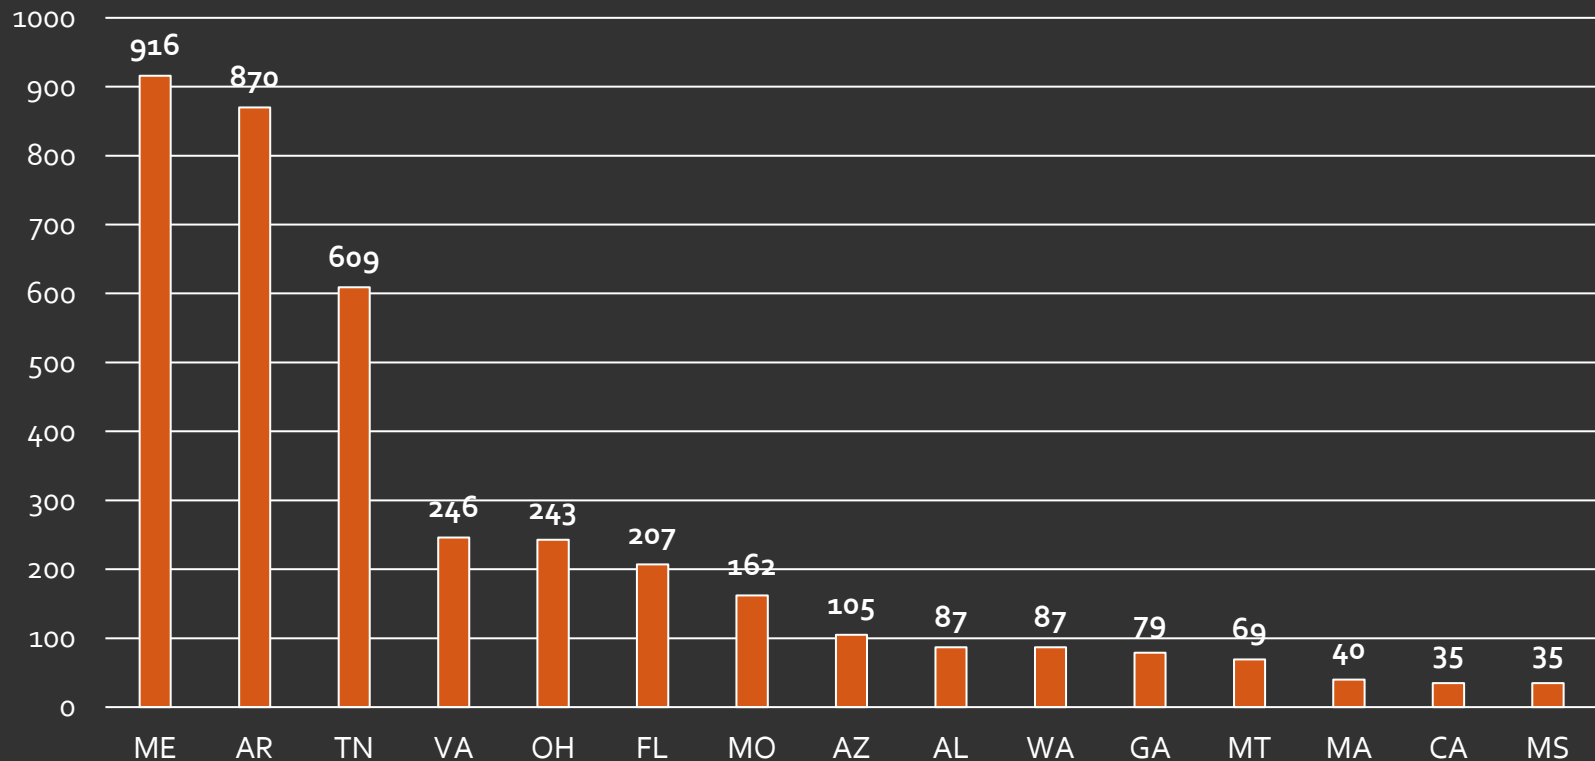

1,451
Programs
2019-2020

1,309
Programs
2018-2019

+142

National Network Profile

JAG

Ethnic Diversity of Participants

National Network Profile

JAG

Barriers to Success—High School Graduation, Job, and/or College

Average
7.01

National Network Profile

JAG

Middle School Program—7,448 Participants

166
Programs

15
States

National Network Profile

JAG

Senior Only Program—3,790 Participants

84
Programs

15
States

National Network Profile

JAG

Alternative Education Programs—3,115 Participants

84
programs

State	Participants
Virginia	420
New Hampshire	407
New Jersey	341
Georgia	310
North Carolina	231
Washington	261
Virgin Islands	174
New Mexico	166
Nebraska	129
South Dakota	115
Tennessee	97
Pennsylvania	84
Wisconsin	78
California	74
Illinois	61
West Virginia	38
Texas	32