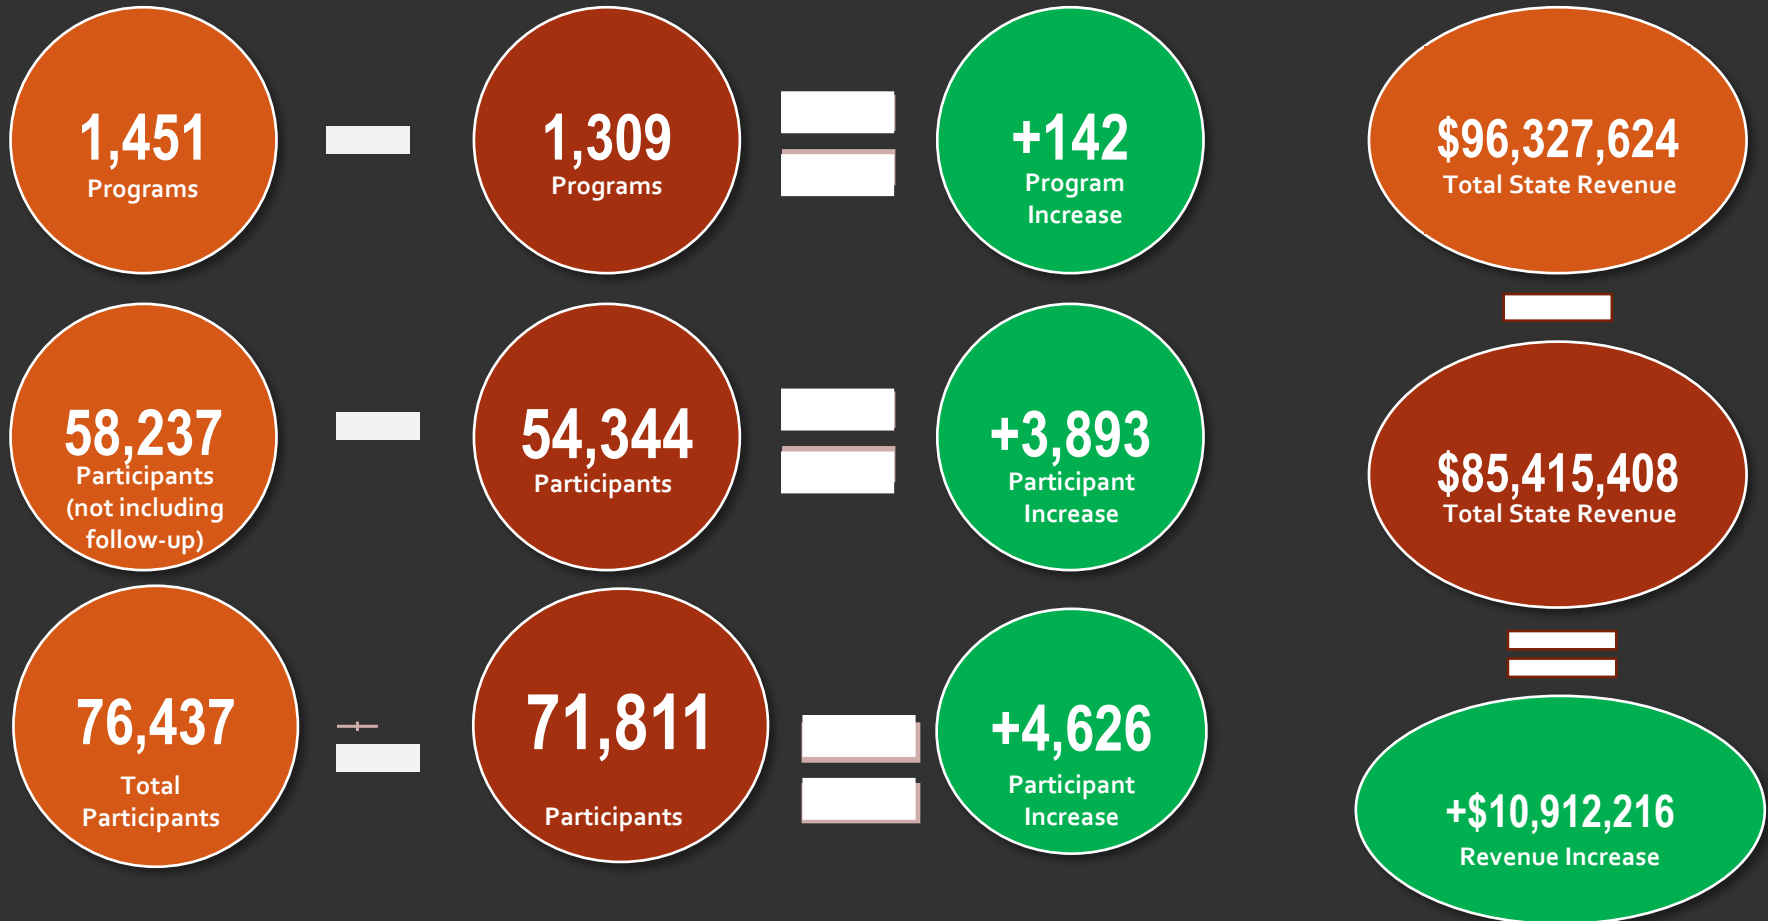

National Network Profile

JAG

2019-2020

2018-2017