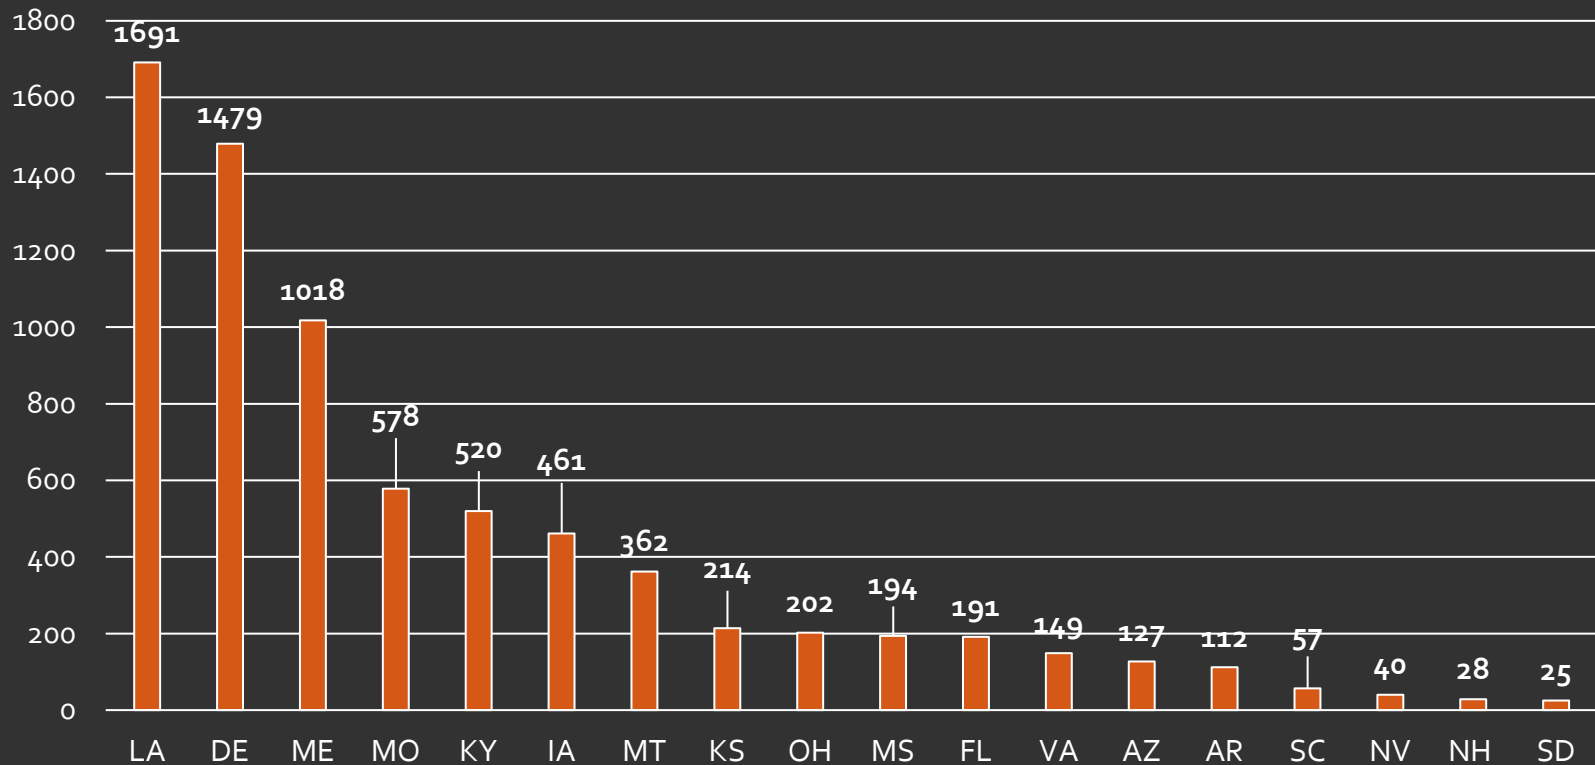

1,451
Programs
2019-2020

1,309
Programs
2018-2019

+142

National Network Profile

JAG

Ethnic Diversity of Participants

National Network Profile

JAG

Barriers to Success—High School Graduation, Job, and/or College

Average
7.01

National Network Profile

JAG

Middle School Program—7,448 Participants

166
Programs

15
States

National Network Profile

JAG

Senior Only Program—3,790 Participants

84
Programs

15
States

National Network Profile

JAG

Alternative Education Programs—3,115 Participants

84
programs