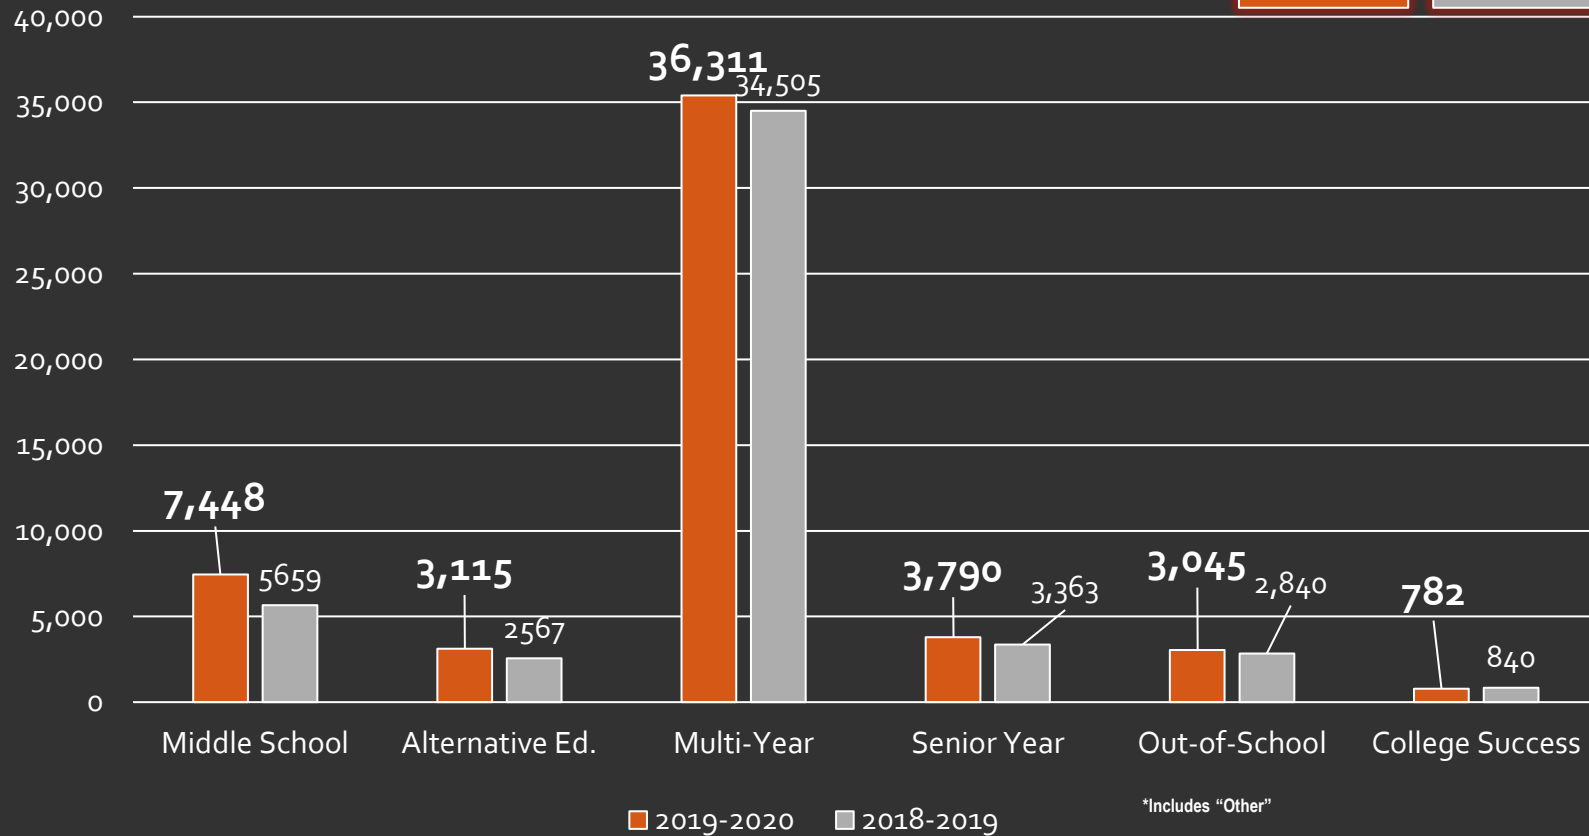

National Network Profile

JAG

2019-2020

2018-2017

National Network Profile

JAG

State Preferences—JAG Model Program Applications

National Network Profile

JAG

JAG Model—Six Program Applications

58,237*
Participants
2019-2020

54,344
Participants
2018-2019

+3,893

National Network Profile

JAG

JAG Model—Six Program Applications

1,451
Programs
2019-2020

1,309
Programs
2018-2019

+142

National Network Profile

JAG

Ethnic Diversity of Participants

National Network Profile

JAG