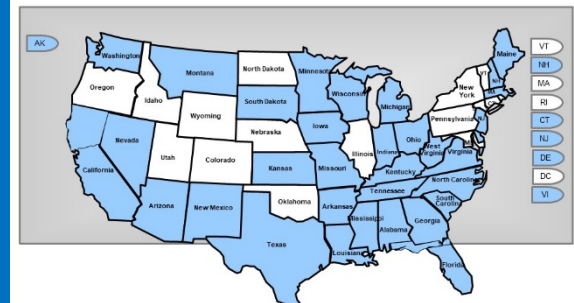

Bottom Line

- **76,437** participants are receiving services in **1,451** locations in **37** states. The largest application of the JAG Model in our history.
- **96** locations now offer the JAG Out-of-School Program Application of the JAG Model.
- JAG is delivering the **best results** in its history for those receiving services.

JAG National Network

Alabama	Kentucky	New Mexico
Alaska	Louisiana	New York
Arizona	Maine	North Carolina
Arkansas	Michigan	Ohio
California	Minnesota	Pennsylvania
Delaware	Mississippi	South Carolina
Florida	Missouri	South Dakota
Georgia	Montana	Tennessee
Indiana	Nevada	Texas
Illinois	New	US Virgin Islands
Iowa	Hampshire	Virginia
Kansas	New Jersey	Washington
		West Virginia
		Wisconsin

25
States

National Network Profile

JAG

State	Participants
Indiana	4,737
Louisiana	4,577
Maine	4,095
Kansas	3,068
Iowa	2,632
Nevada	2,520
Kentucky	2,279
Missouri	1,462
Delaware	1,325
Mississippi	1,256
Arkansas	1,194
Ohio	1,111
Alabama	836
South Carolina	723
Arizona	522
Florida	486
Montana	470

State	Participants
Virginia	420
New Hampshire	407
New Jersey	341
Georgia	310
North Carolina	231
Washington	261
Virgin Islands	174
New Mexico	166
Nebraska	129
South Dakota	115
Tennessee	97
Pennsylvania	84
Wisconsin	78
California	74
Illinois	61
West Virginia	38
Texas	32