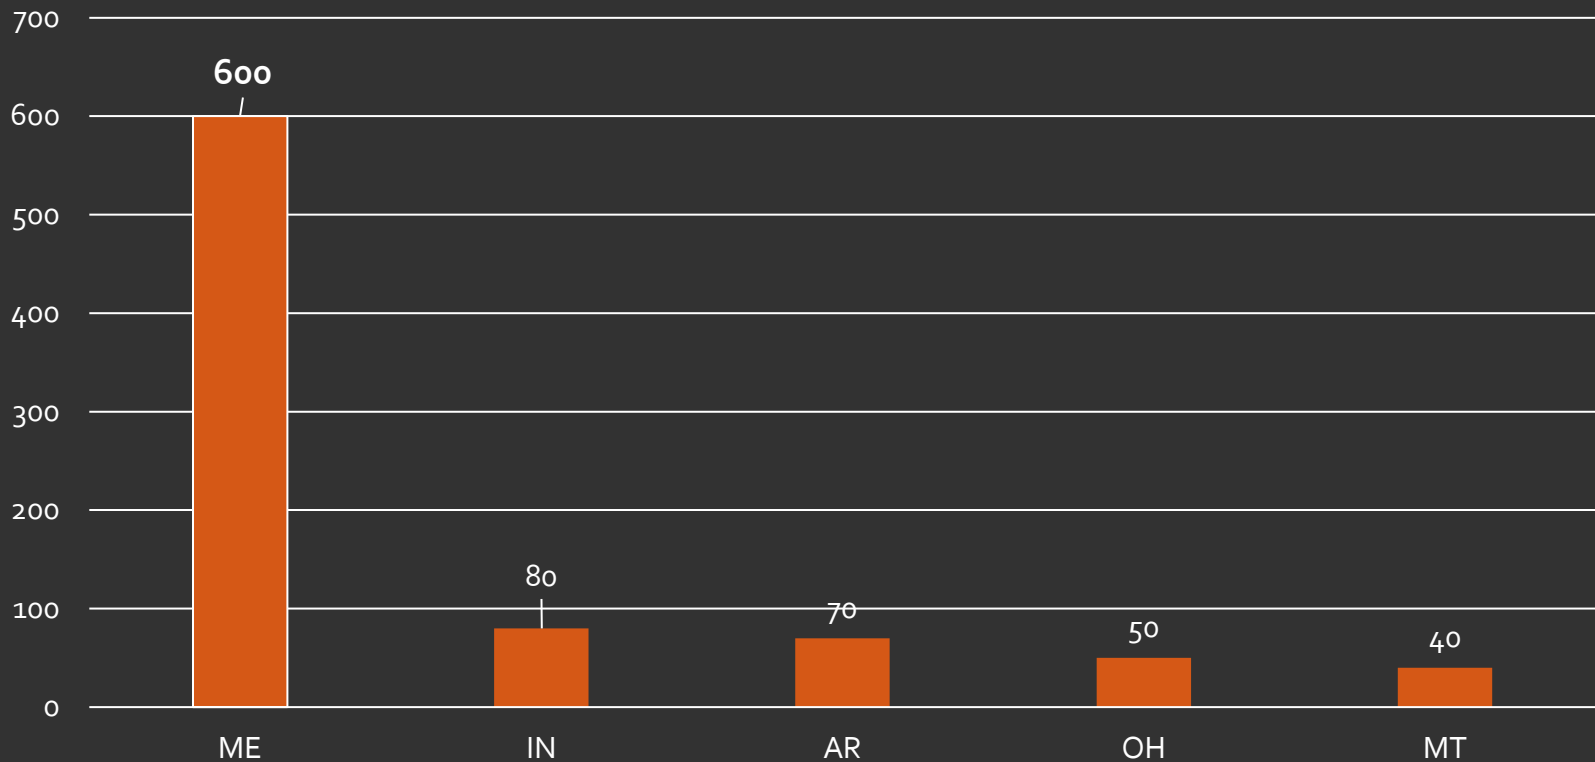

State	Participants
Virginia	420
New Hampshire	407
New Jersey	341
Georgia	310
North Carolina	231
Washington	261
Virgin Islands	174
New Mexico	166
Nebraska	129
South Dakota	115
Tennessee	97
Pennsylvania	84
Wisconsin	78
California	74
Illinois	61
West Virginia	38
Texas	32

Multi-Year Programs

36,311
Participants

947
Programs

34
States

National Network Profile

JAG

Out-of-School Programs—3,045 Participants

18
States

National Network Profile

JAG

College Success Program—840 Participants

19
Programs

5
States

2019-2020 PROGRAM DATA

JAG National Network

June 15, 2020