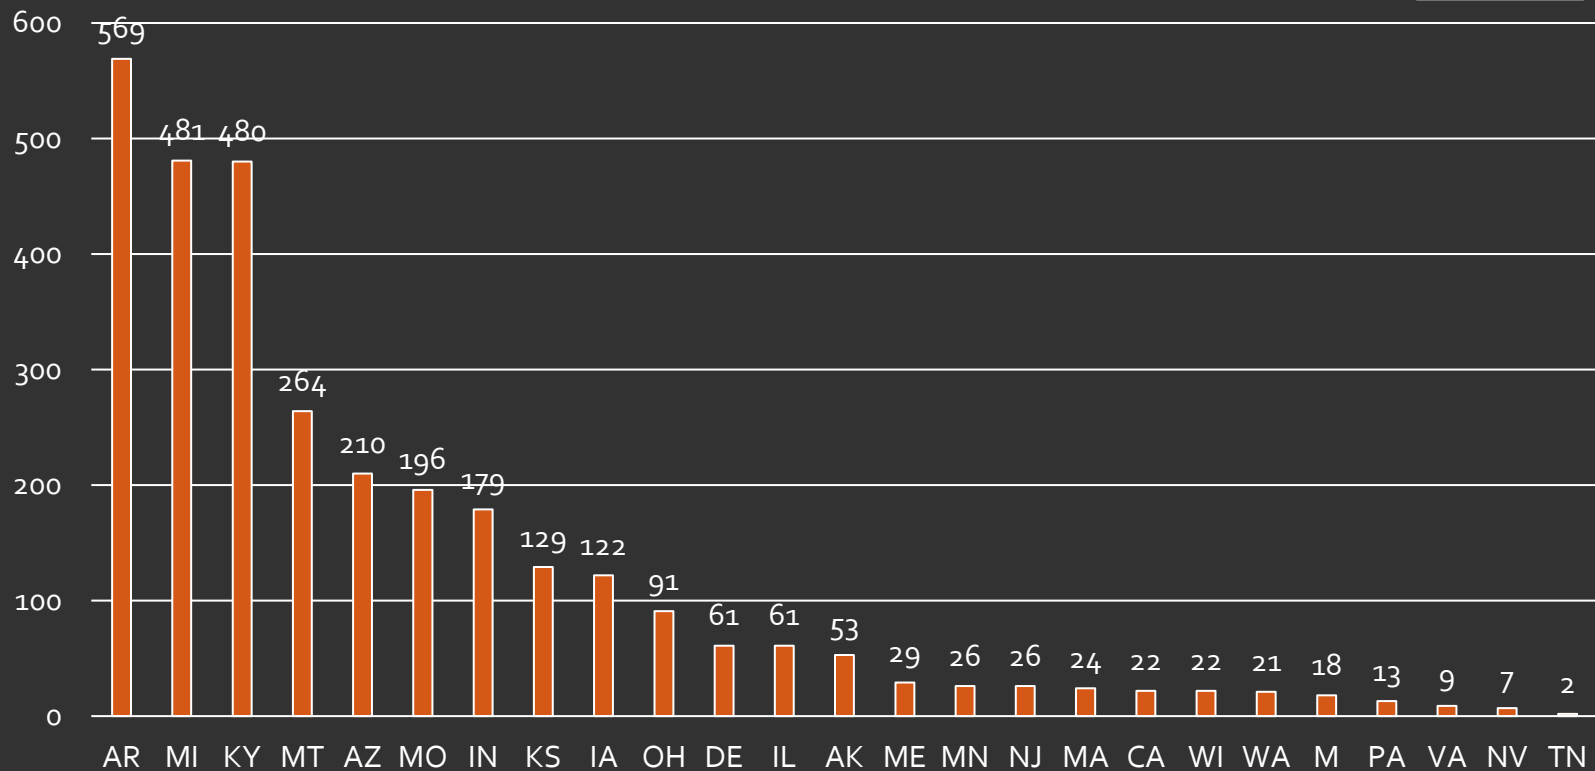

Barriers to Success—High School Graduation, Job, and/or College

Average
7.01

National Network Profile

JAG

Middle School Program—7,448 Participants

166
Programs

15
States

National Network Profile

JAG

Senior Only Program—3,790 Participants

84
Programs

15
States

National Network Profile

JAG

Alternative Education Programs—3,115 Participants

84
programs

25
States

National Network Profile

JAG

State	Participants
Indiana	4,737
Louisiana	4,577
Maine	4,095
Kansas	3,068
Iowa	2,632
Nevada	2,520
Kentucky	2,279
Missouri	1,462
Delaware	1,325
Mississippi	1,256
Arkansas	1,194
Ohio	1,111
Alabama	836
South Carolina	723
Arizona	522
Florida	486
Montana	470

State	Participants
Virginia	420
New Hampshire	407
New Jersey	341
Georgia	310
North Carolina	231
Washington	261
Virgin Islands	174
New Mexico	166
Nebraska	129
South Dakota	115
Tennessee	97
Pennsylvania	84
Wisconsin	78
California	74
Illinois	61
West Virginia	38
Texas	32