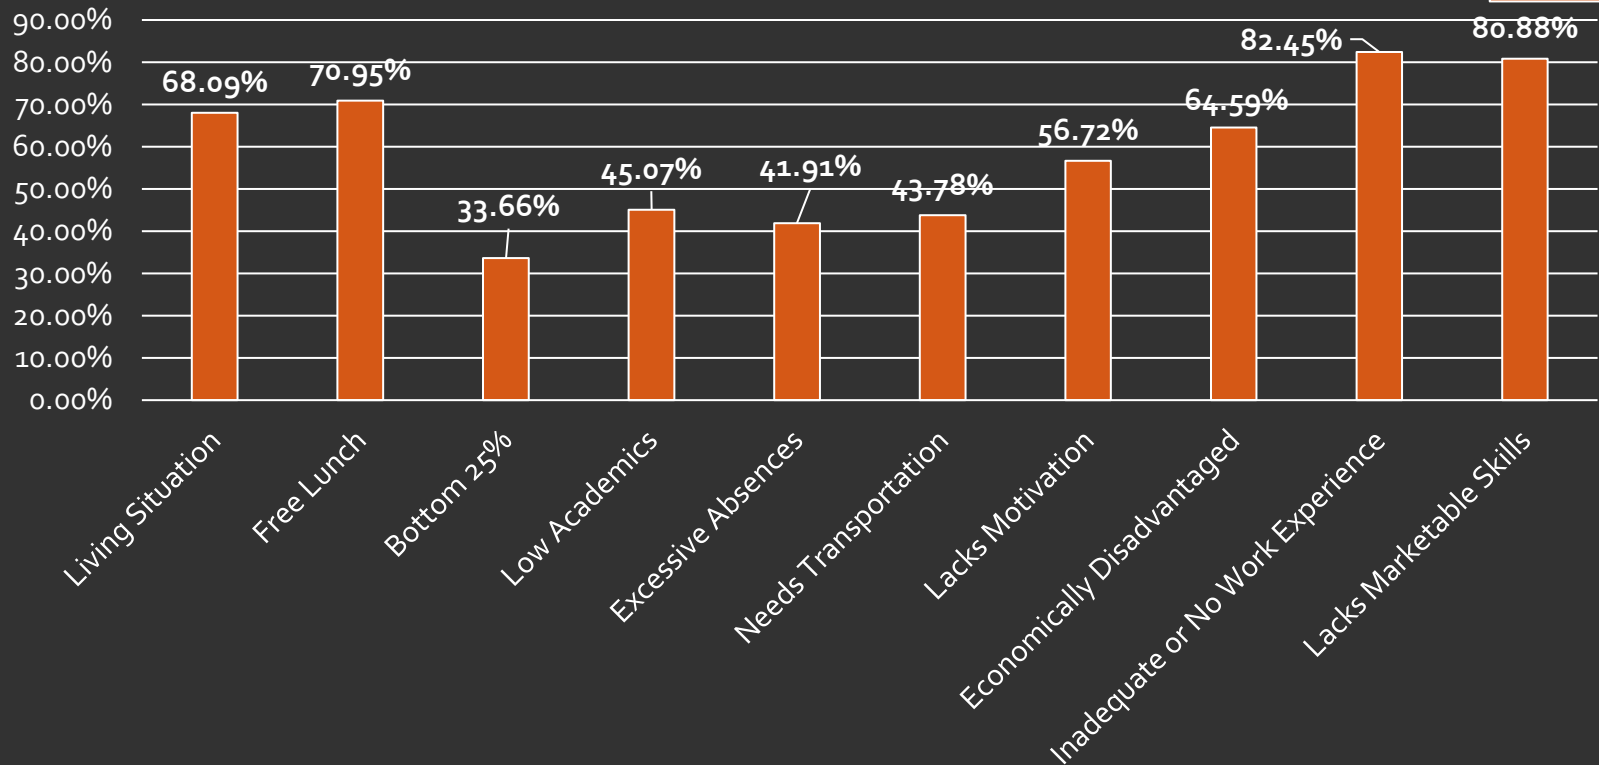

Barriers to Success—High School Graduation, Job, and/or College

Average
7.01