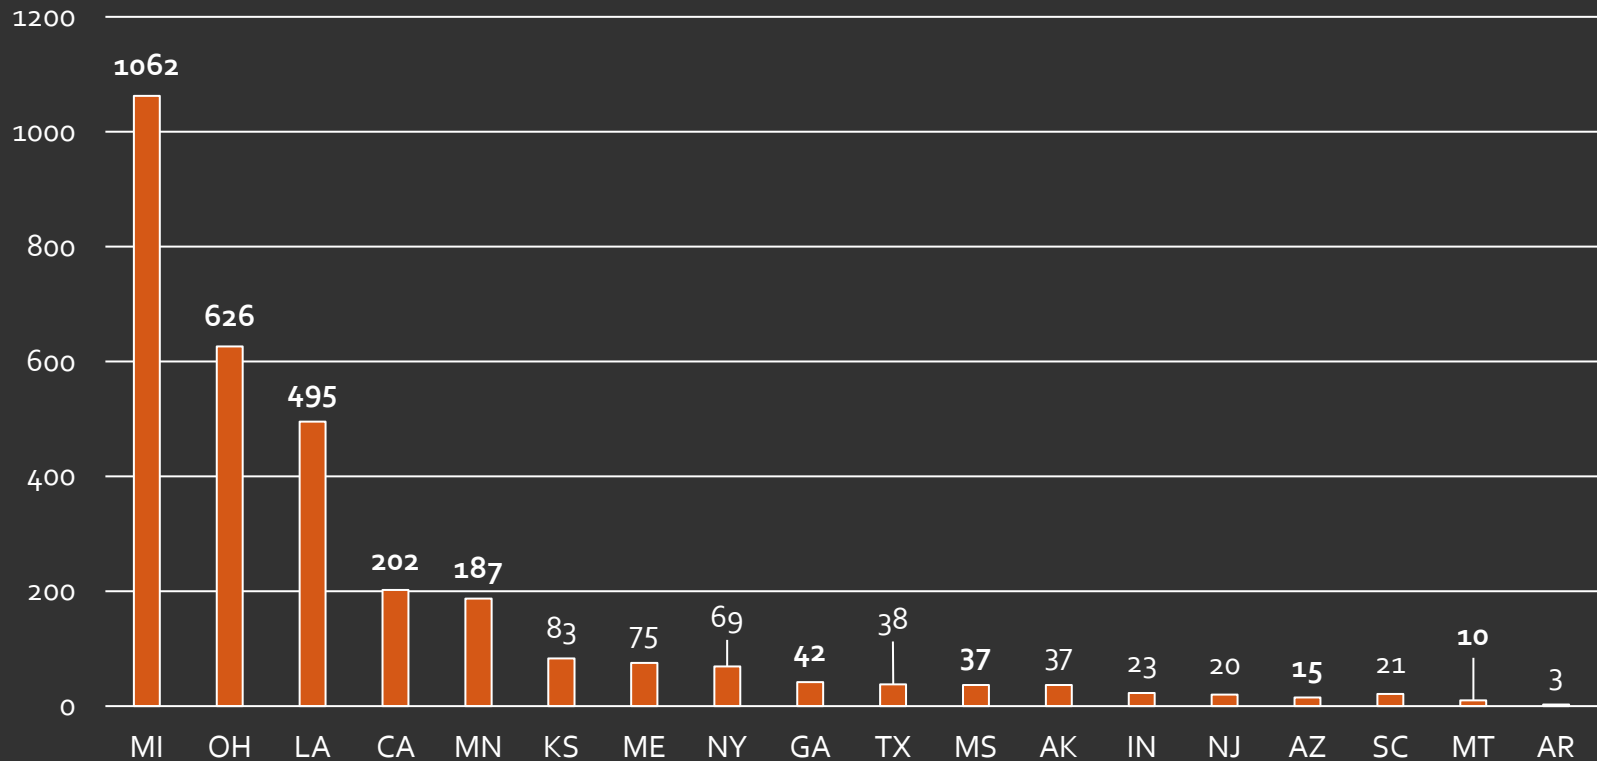

25
States

National Network Profile

JAG

State	Participants
Indiana	4,737
Louisiana	4,577
Maine	4,095
Kansas	3,068
Iowa	2,632
Nevada	2,520
Kentucky	2,279
Missouri	1,462
Delaware	1,325
Mississippi	1,256
Arkansas	1,194
Ohio	1,111
Alabama	836
South Carolina	723
Arizona	522
Florida	486
Montana	470

State	Participants
Virginia	420
New Hampshire	407
New Jersey	341
Georgia	310
North Carolina	231
Washington	261
Virgin Islands	174
New Mexico	166
Nebraska	129
South Dakota	115
Tennessee	97
Pennsylvania	84
Wisconsin	78
California	74
Illinois	61
West Virginia	38
Texas	32

Multi-Year Programs

36,311
Participants

947
Programs

34
States

National Network Profile

JAG

Out-of-School Programs—3,045 Participants

18
States

National Network Profile

JAG

College Success Program—840 Participants

19
Programs

5
States

2019-2020 PROGRAM DATA

JAG National Network

June 15, 2020