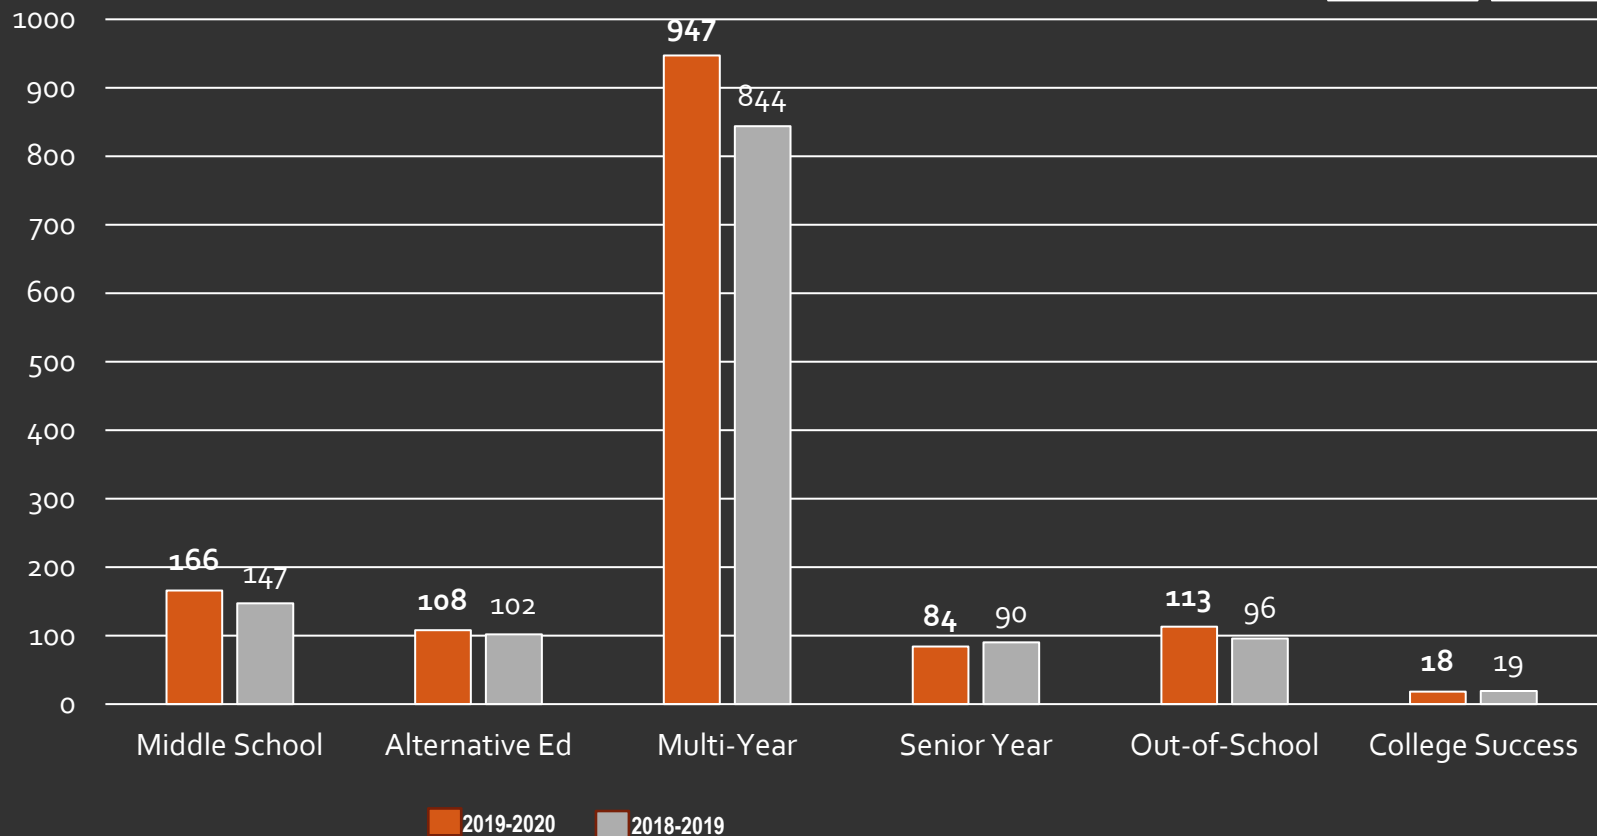

JAG

JAG Model—Six Program Applications

58,237*
Participants
2019-2020

54,344
Participants
2018-2019

+3,893

National Network Profile

JAG

JAG Model—Six Program Applications

1,451
Programs
2019-2020

1,309
Programs
2018-2019

+142

National Network Profile

JAG

Ethnic Diversity of Participants

National Network Profile

JAG